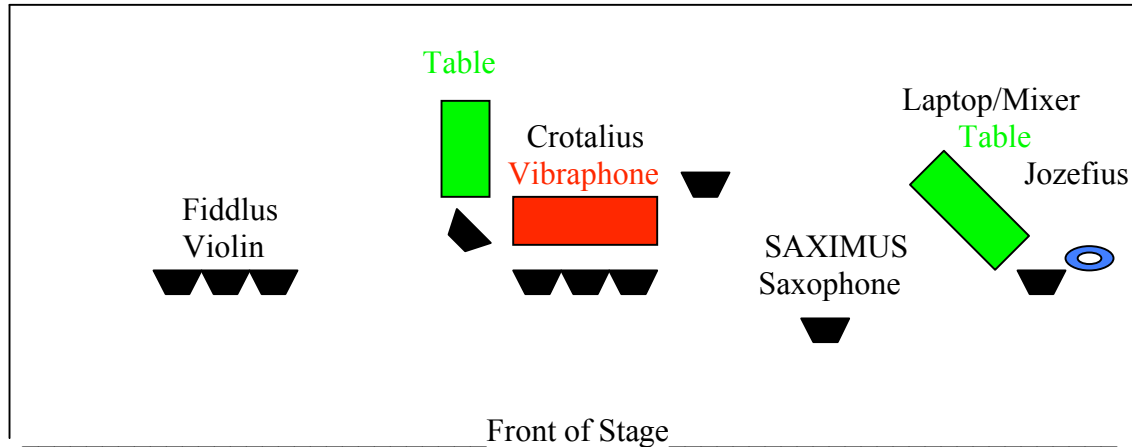

## SWARMIUS Concert: Stage Plot

**Key:** ▾ = Stand

○ = Microphone

### Inputs:

Laptop Table: 1 Vocal Microphone to PA; L/R XLR Cables

### Monitor Mix:

SWARMIUS mixes everything on stage. We will send a stereo mix (L/R) from Laptop/Mixer Table. We provide our own wireless microphones and in-ear monitors.